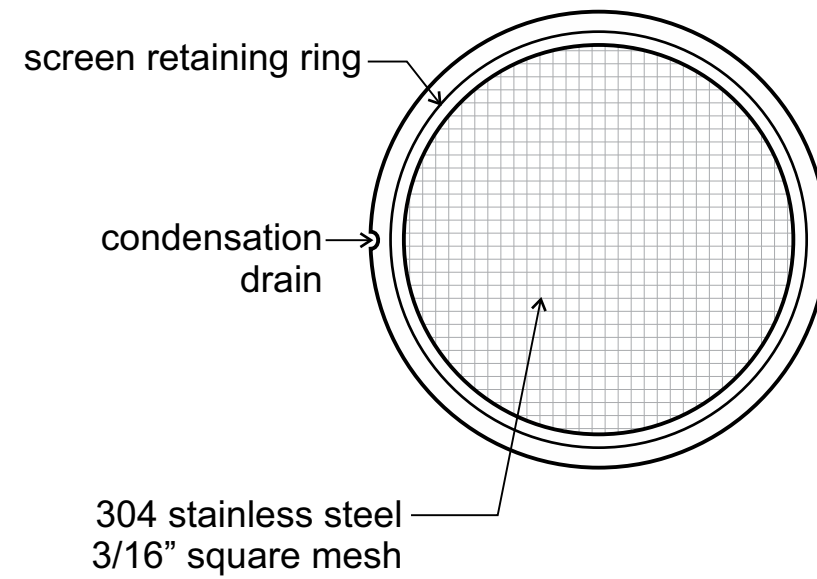

TVS2SS - PVC Termination Vent Screen
 Scale: 1" = 1" (full scale)

INSIDE

Schedule 40 PVC construction

SIDE

OUTSIDE

TITLE/DESCRIPTION: MYERS & SONS - TVS6SS PIPE TERMINATION SCREEN CAPS SCHEDULE 40 PVC		
SCALE: HALF	APPROVED BY:	DRAWN BY: GAW
DATE: 020818		
SPECS #TVS6SS PIPE TERMINATION SCREEN CAP		
NIXALITE® OF AMERICA INC - 1025 16th AVE - E. MOLINE, IL. 61244 P:800.624.1189 F:800.624.1196 W:www.nixalite.com		DRAWING #: TVS6SS 020818GAW